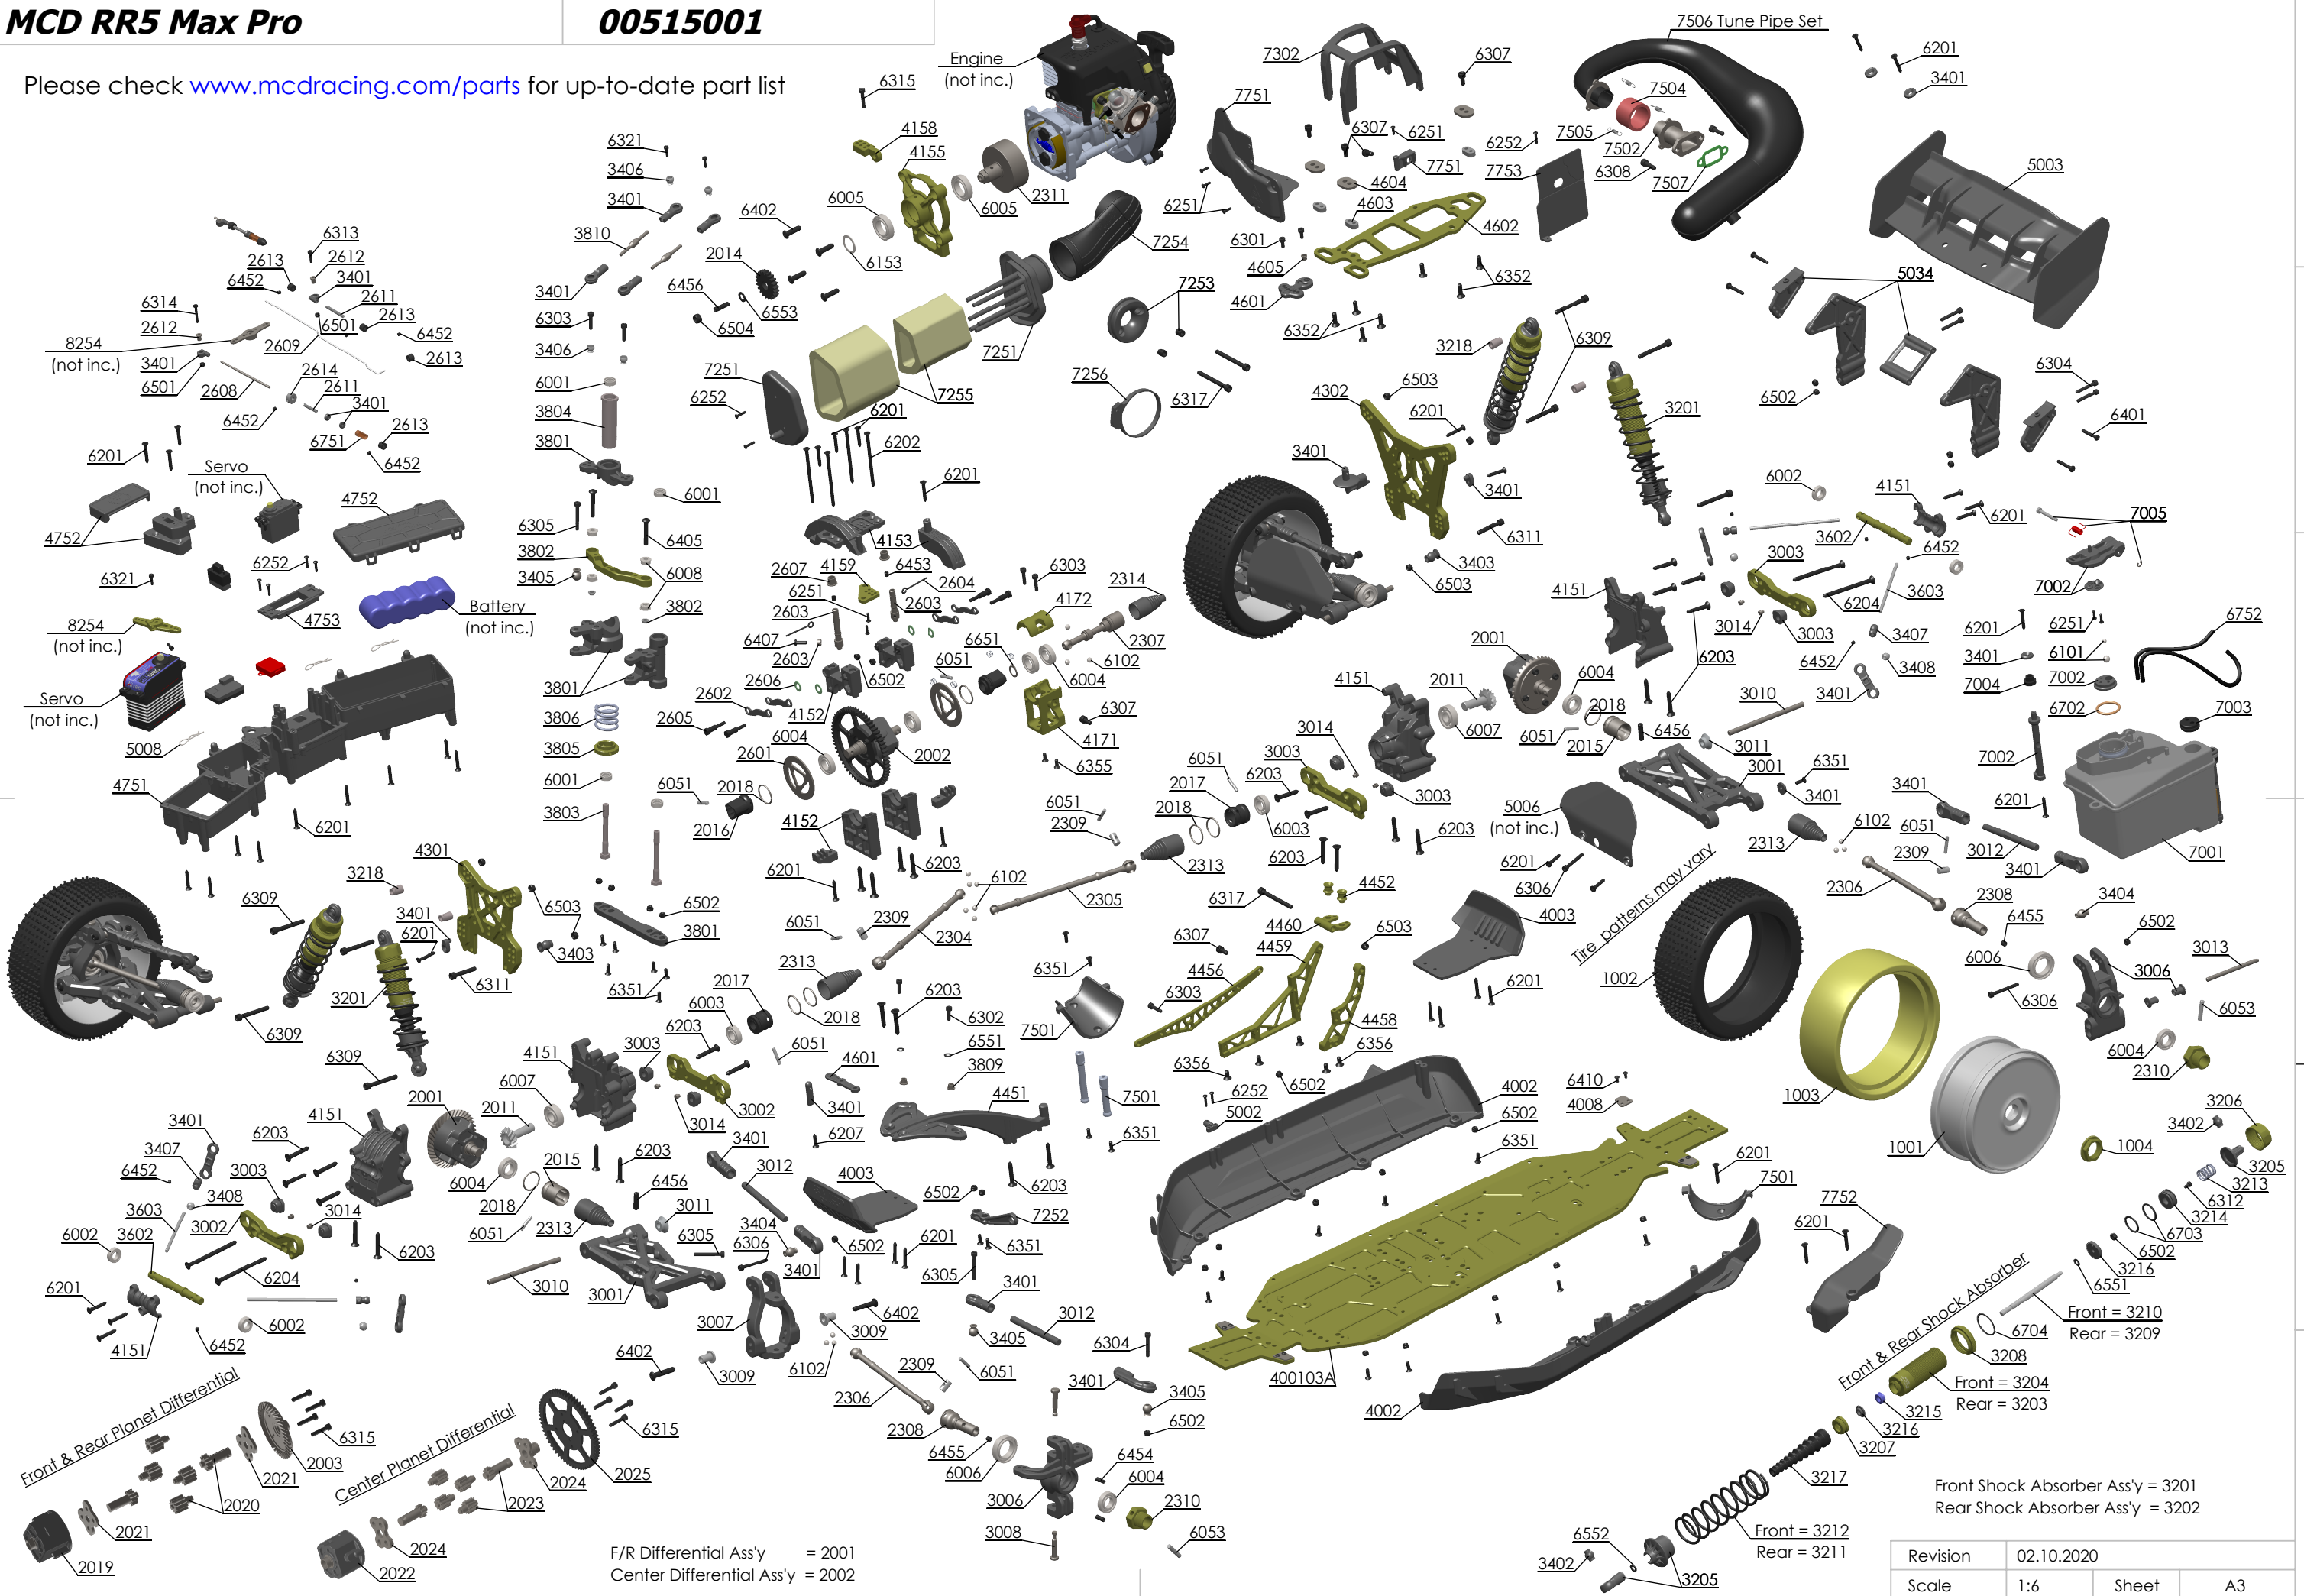

MCD RR5 Max Pro

00515001

Please check www.mcdracing.com/parts for up-to-date part list

F/R Differential Ass'y = 2001
 Center Differential Ass'y = 2002

Front Shock Absorber Ass'y = 3201
 Rear Shock Absorber Ass'y = 3202

Revision	02.10.2020
Scale	1:6 Sheet A3